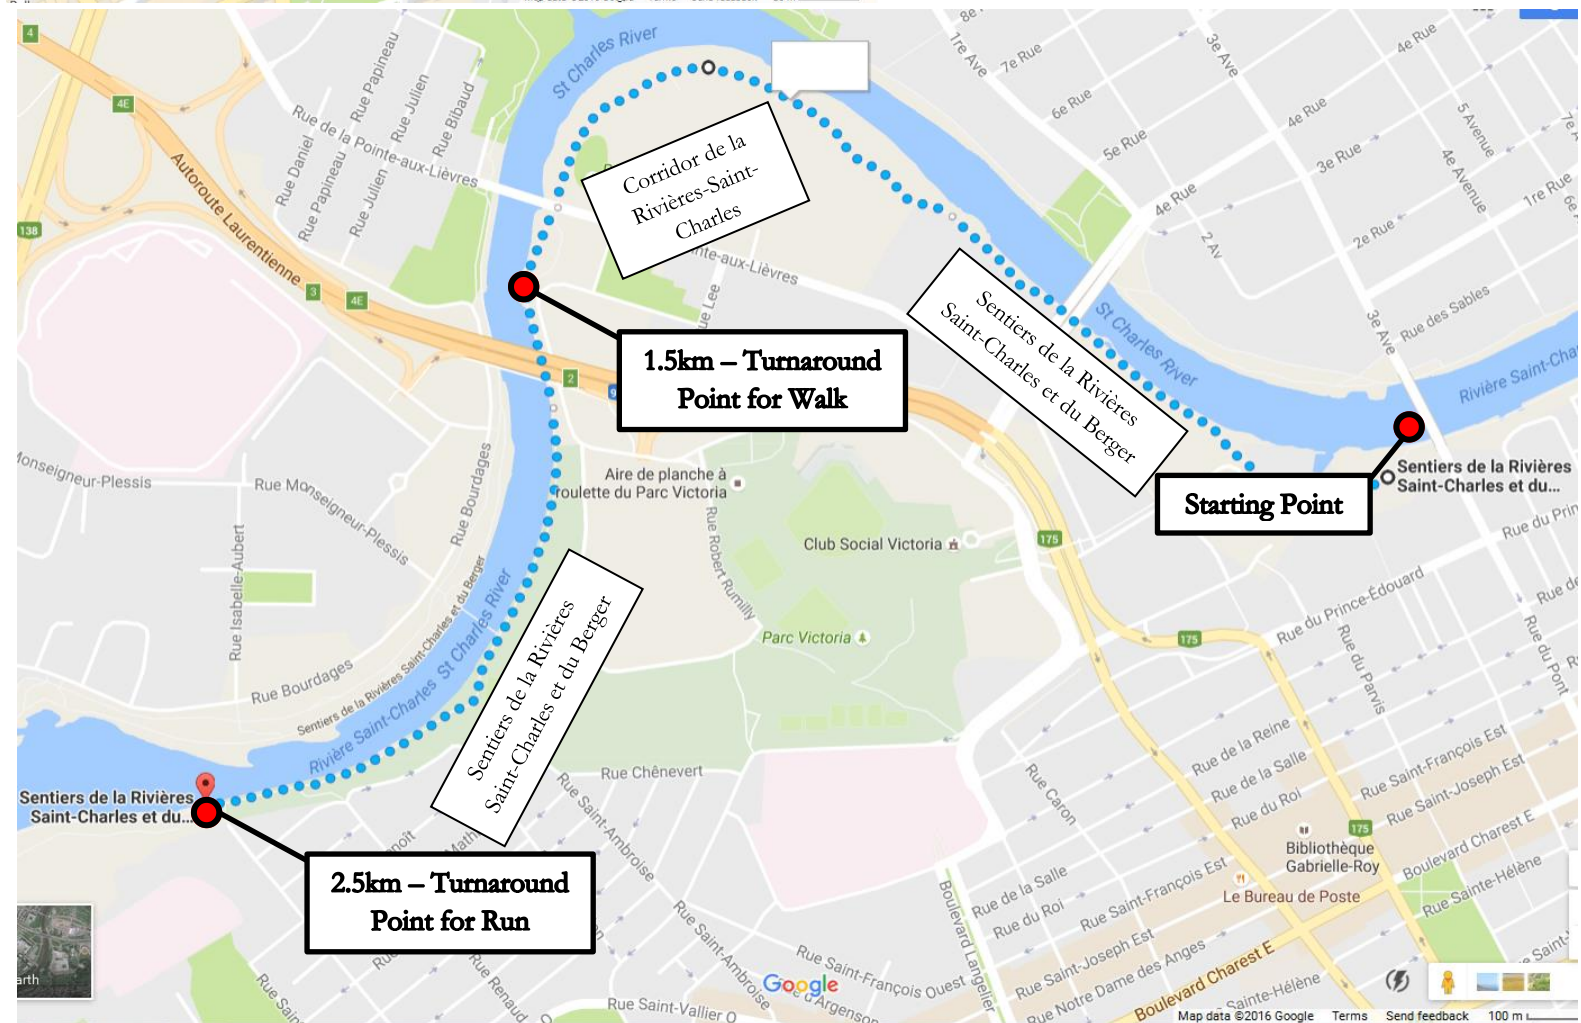

CLAE 2016 Fun Run/Walk – Saturday, October 15, 2016

- Meet in the lobby of the Hotel Pur at 6:15 a.m.
- Participants depart at 6:20 a.m. to walk to starting point
- Walk/Run starts at 6:30 a.m.

A: Directions to the Starting Point from Hotel PUR

1. Head northwest on **Rue de la Couronne**
 2. Turn right onto **Rue Saint-François Est**
 3. Turn left onto **Rue du Pont**
- *Destination (La Jeunesse) will be on the left

B: Walk/Run - *Turnaround at the end*

1. Head southwest on **Sentiers de la Rivières Saint-Charles et du Berger**
2. Slight right
3. Continue onto **Corridor de la Rivières-Saint-Charles**
4. Slight right onto and stay on **Sentiers de la Rivières Saint-Charles et du Berger**