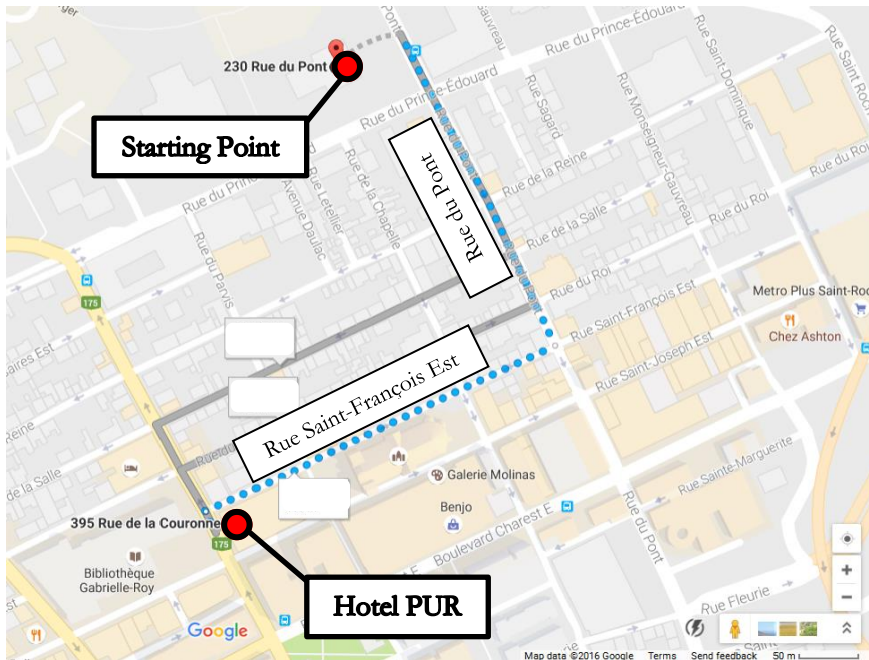

CLAE 2016 Fun Run/Walk – Saturday, October 15, 2016

- Meet in the lobby of the Hotel Pur at 6:15 a.m.
- Participants depart at 6:20 a.m. to walk to starting point
- Walk/Run starts at 6:30 a.m.

A: Directions to the Starting Point from Hotel PUR

1. Head northwest on **Rue de la Couronne**
 2. Turn right onto **Rue Saint-François Est**
 3. Turn left onto **Rue du Pont**
- *Destination (La Jeunesse) will be on the left

B: Walk/Run - *Turnaround at the end*

1. Head southwest on **Sentiers de la Rivières Saint-Charles et du Berger**
2. Slight right
3. Continue onto **Corridor de la Rivières-Saint-Charles**
4. Slight right onto and stay on **Sentiers de la Rivières Saint-Charles et du Berger**